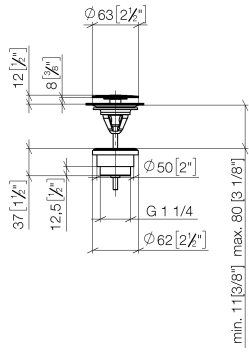

Basin Waste without press-closing 1 1/4" - Light Gold

IMO

10 126 970

Only suitable for sinks without an overflow.

10 126 970

mm [inches]

10 126 970

Parts for other finishes can be found here: [Chrome](#)

Spare parts list

No.	Item Number	Name	Quantity used	Delivery time
1	09 31 20 097-26	plug	1	60
2	09 30 30 179 90	screw	1	2
3	09 11 01 038-26	cup	1	60
4	09 14 05 061 90	seal	1	2
5	09 14 03 153 90	seal	1	2
6	09 11 10 156-26	connection	1	60